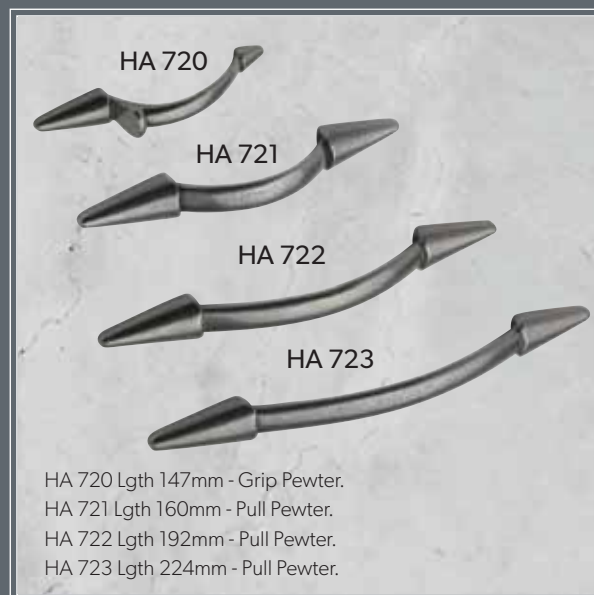

HA 450. Lgth 159mm - Dimple Strap Brushed Steel.  
HA 451. Lgth 123mm - Dimple Strap Brushed Steel.  
HA 452. Dia 33mm - Dimple Knob Brushed Steel.

HA 464. Dia. 38mm - White Ceramic Knob.  
HA 469. Dia. 32mm - Knob Chrome.  
HA 470. Dia. 32mm - Knob Brass.  
HA 471. Dia. 32mm - Knob Stainless Steel effect.

HA 601. Lgth 198mm - D Escudo Titanium Bronze.  
HA 602. Lgth 167mm - D Escudo Titanium Bronze.  
HA 603. Dia 34mm - Escudo Knob Titanium Bronze.

HA 610. Lgth 188mm - Bar Stainless Steel effect.  
HA 611. Lgth 237mm - Bar Stainless Steel effect.  
HA 612. Lgth 337mm - Bar Stainless Steel effect.

HA 650. Lgth 197mm - Boss 22 Stainless Steel effect.

HA 700. Lgth 155mm - Tapered Bow Matt Chrome.  
HA 701. Lgth 290mm - Tapered Bow Matt Chrome.

HA 710. Lgth 190mm - Strap Handle Brushed Steel.

HA 720 Lgth 147mm - Grip Pewter.  
HA 721 Lgth 160mm - Pull Pewter.  
HA 722 Lgth 192mm - Pull Pewter.  
HA 723 Lgth 224mm - Pull Pewter.