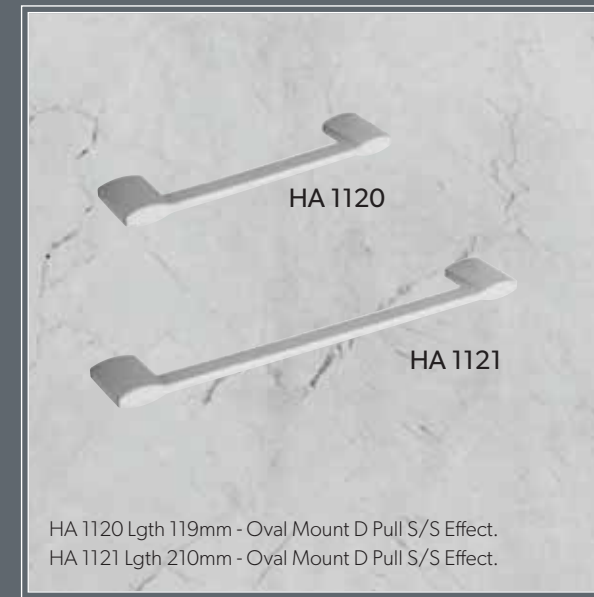

HA 1080  
HA 1081  
HA 1082  
HA 1083

HA 1080 Lgth 66mm - Square D Pull S/Steel Effect.  
HA 1081 Lgth 162mm - Square D Pull S/Steel Effect.  
HA 1082 Lgth 226mm - Square D Pull S/Steel Effect.  
HA 1083 Lgth 345mm - Square D Pull S/Steel Effect.

HA 1090  
HA 1091

HA 1090 Lgth 204mm - Swept D Pull Chrome.  
HA 1091 Lgth 204mm - Swept D Pull S/Steel Effect.

HA1100. Lgth 212mm - Detailed D Pull Chrome.

HA 1110 Lgth 148mm - Box Strap S/Steel Effect.  
 HA 1111 Lgth 212mm - Box Strap S/Steel Effect.  
 HA 1112 Lgth 340mm - Box Strap S/Steel Effect.  
 HA 1113 Lgth 633mm - Box Strap S/Steel Effect.