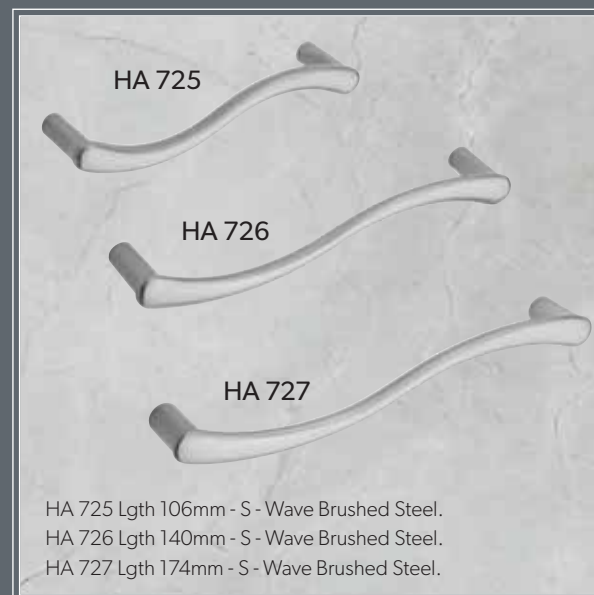

HA 601. Lgth 198mm - D Escudo Titanium Bronze.  
HA 602. Lgth 167mm - D Escudo Titanium Bronze.  
HA 603. Dia 34mm - Escudo Knob Titanium Bronze.

HA 610. Lgth 188mm - Bar Stainless Steel effect.  
HA 611. Lgth 237mm - Bar Stainless Steel effect.  
HA 612. Lgth 337mm - Bar Stainless Steel effect.

HA 650. Lgth 197mm - Boss 22 Stainless Steel effect.

HA 700. Lgth 155mm - Tapered Bow Matt Chrome.  
HA 701. Lgth 290mm - Tapered Bow Matt Chrome.

HA 710. Lgth 190mm - Strap Handle Brushed Steel.

HA 720 Lgth 147mm - Grip Pewter.  
HA 721 Lgth 160mm - Pull Pewter.  
HA 722 Lgth 192mm - Pull Pewter.  
HA 723 Lgth 224mm - Pull Pewter.

HA 725 Lgth 106mm - S - Wave Brushed Steel.  
HA 726 Lgth 140mm - S - Wave Brushed Steel.  
HA 727 Lgth 174mm - S - Wave Brushed Steel.

HA 730 Lgth 154mm - Torpedo Brushed Steel.

HA 745. Lgth 168mm - Z Bow Plated Matt Nickel.