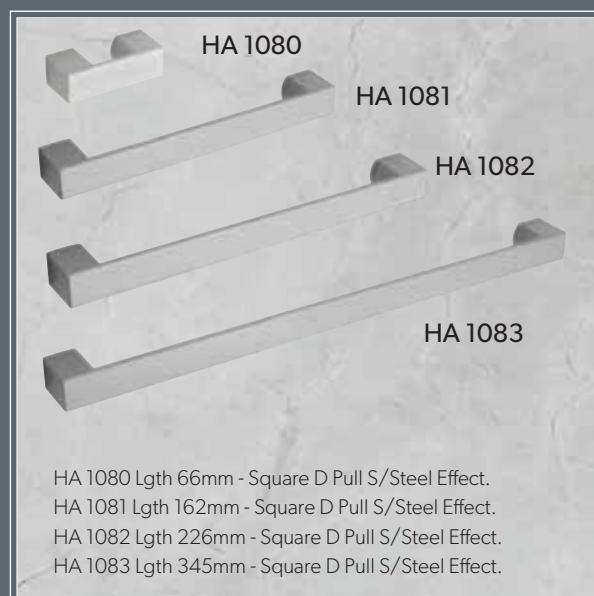

HA 1080 Lgth 66mm - Square D Pull S/Steel Effect.
HA 1081 Lgth 162mm - Square D Pull S/Steel Effect.
HA 1082 Lgth 226mm - Square D Pull S/Steel Effect.
HA 1083 Lgth 345mm - Square D Pull S/Steel Effect.