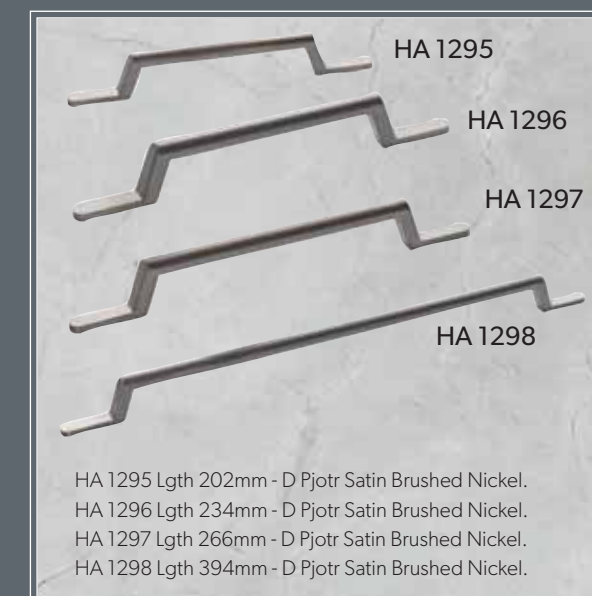

HA 1225 Lgth 38mm - Knob & Backplate Chrome.  
 HA 1230 Lgth 32mm - Square Knob Chrome.  
 HA 1235 Lgth 172mm - D Pull Chrome.

There are 15 optional widths available from 147mm wide to 1197mm wide.  
 Codes 1250 - 1263 are rear fixing. All are Miami Trim Stainless Steel effect.

HA 1250. Lgth 147mm	HA 1253. Lgth 297mm	HA 1257. Lgth 497mm	HA 1261. Lgth 897mm
HA 1251. Lgth 247mm	HA 1254. Lgth 347mm	HA 1258. Lgth 597mm	HA 1262. Lgth 997mm
HA 1252. Lgth 277mm	HA 1255. Lgth 397mm	HA 1259. Lgth 697mm	HA 1263. Lgth 1197mm
HA 1252A. Lgth 277mm (For Corner Wall Door)	HA 1256. Lgth 447mm	HA 1260. Lgth 797mm	

HA 1275 Lgth 134mm - D Pull Satin Brushed Nickel.  
 HA 1276 Lgth 166mm - D Pull Satin Brushed Nickel.

HA 1280 Lgth 134mm - D Pull Chrome.  
 HA 1281 Lgth 166mm - D Pull Chrome.

HA 1285 Lgth 241mm - D Pull Satin Brushed Nickel.  
 HA 1286 Lgth 385mm - D Pull Satin Brushed Nickel.

HA 1290 Lgth 241mm - D Pull Bright Brushed Nickel.  
 HA 1291 Lgth 385mm - D Pull Bright Brushed Nickel.

HA 1295 Lgth 202mm - D Pjotr Satin Brushed Nickel.  
 HA 1296 Lgth 234mm - D Pjotr Satin Brushed Nickel.  
 HA 1297 Lgth 266mm - D Pjotr Satin Brushed Nickel.  
 HA 1298 Lgth 394mm - D Pjotr Satin Brushed Nickel.