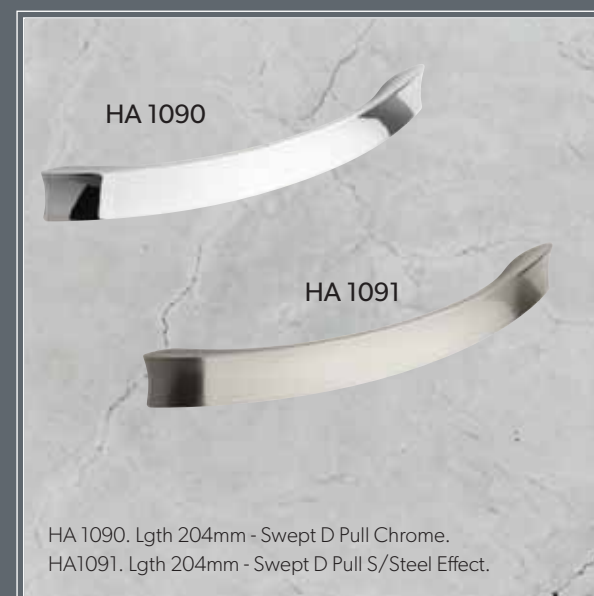

HA 1090 Lgth 204mm - Swept D Pull Chrome.
HA 1091 Lgth 204mm - Swept D Pull S/Steel Effect.