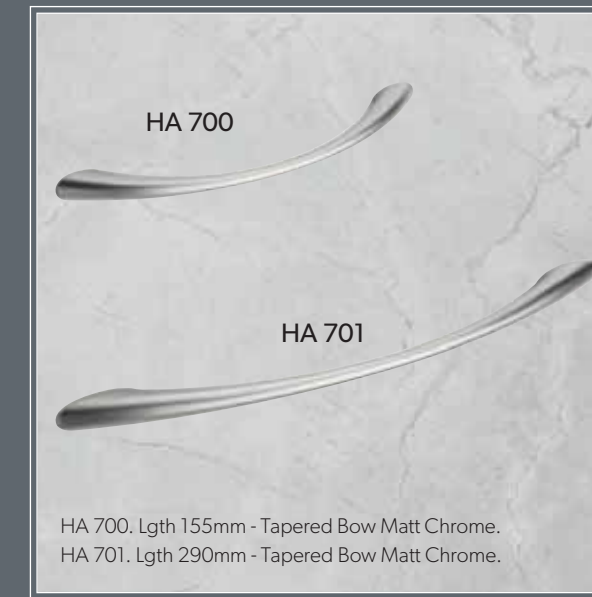

HA 450. Lgth 159mm - Dimple Strap Brushed Steel.
HA 451. Lgth 123mm - Dimple Strap Brushed Steel.
HA 452. Dia 33mm - Dimple Knob Brushed Steel.