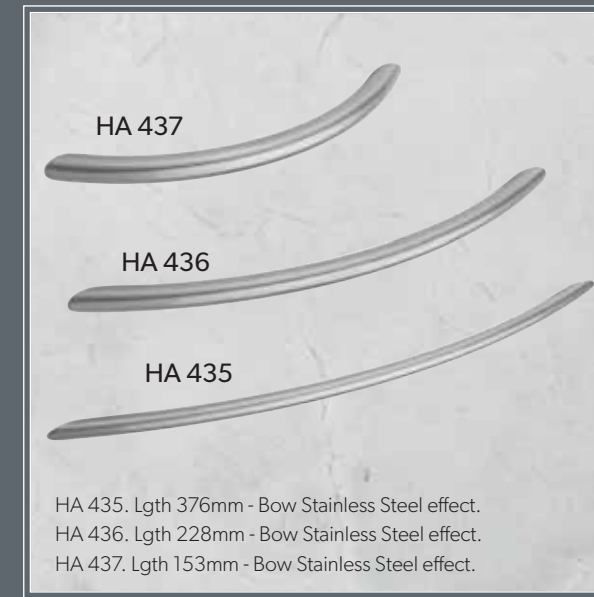

# Handles COLLECTION

HA 101 Lgth 247mm - Square Bar - Matt Chrome.  
HA 102 Lgth 173mm - Square Bar - Matt Chrome.

HA 105X Lgth 148mm - D Nickel.  
HA 106 Lgth 167mm - Mitred D Matt Chrome.

HA 435. Lgth 376mm - Bow Stainless Steel effect.  
HA 436. Lgth 228mm - Bow Stainless Steel effect.  
HA 437. Lgth 153mm - Bow Stainless Steel effect.