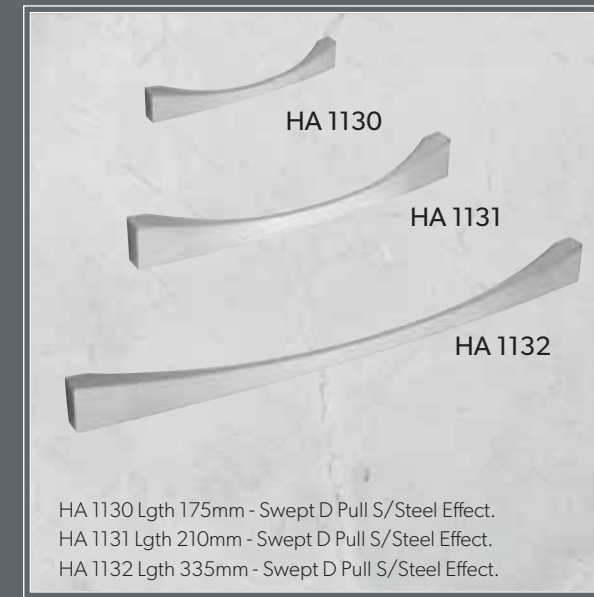

There are 15 optional widths available from 147mm wide to 1197mm wide.
Codes 1250 - 1263 are rear fixing. All are Miami Trim Stainless Steel effect.