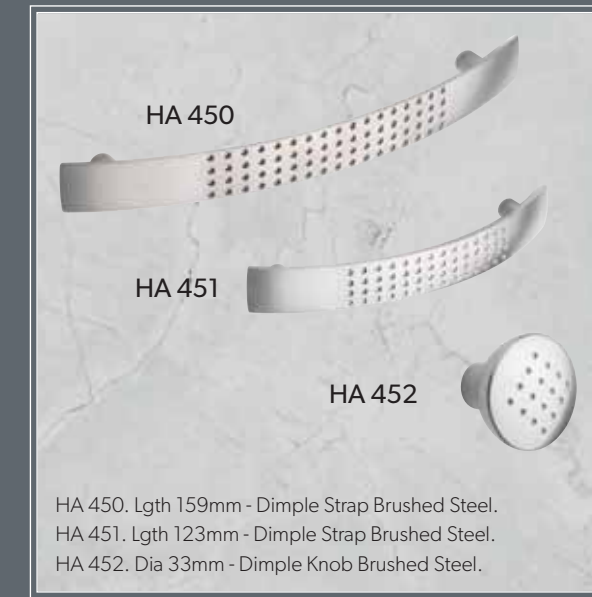

# Handles COLLECTION

HA 101 Lgth 247mm - Square Bar - Matt Chrome.  
HA 102 Lgth 173mm - Square Bar - Matt Chrome.

HA 105X Lgth 148mm - D Nickel.  
HA 106 Lgth 167mm - Mitred D Matt Chrome.

HA 435. Lgth 376mm - Bow Stainless Steel effect.  
HA 436. Lgth 228mm - Bow Stainless Steel effect.  
HA 437. Lgth 153mm - Bow Stainless Steel effect.

HA 450. Lgth 159mm - Dimple Strap Brushed Steel.  
HA 451. Lgth 123mm - Dimple Strap Brushed Steel.  
HA 452. Dia 33mm - Dimple Knob Brushed Steel.

HA 464. Dia. 38mm - White Ceramic Knob.  
HA 469. Dia. 32mm - Knob Chrome.  
HA 470. Dia. 32mm - Knob Brass.  
HA 471. Dia. 32mm - Knob Stainless Steel effect.