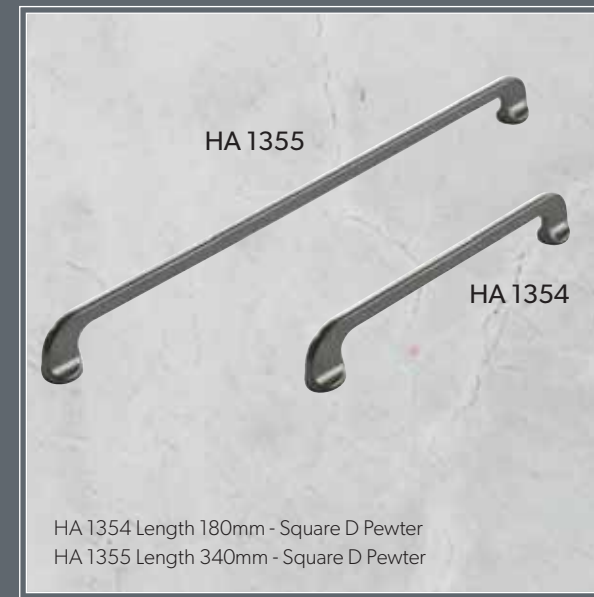

HA 1340 Lgth 143mm - Bow Antique Copper.  
HA 1341 Lgth 175mm - Bow Antique Copper.

HA 1345 Length 180mm - Square D Gold  
HA 1346 Length 340mm - Square D Gold

HA 1350 Length 180mm - Square D Gold  
HA 1351 Length 340mm - Square D Gold

HA 1352 Length 180mm - Square D Brushed Nickel  
HA 1353 Length 340mm - Square D Brushed Nickel

HA 1354 Length 180mm - Square D Pewter  
HA 1355 Length 340mm - Square D Pewter

HA 1360 Length 168mm - Square D Gold