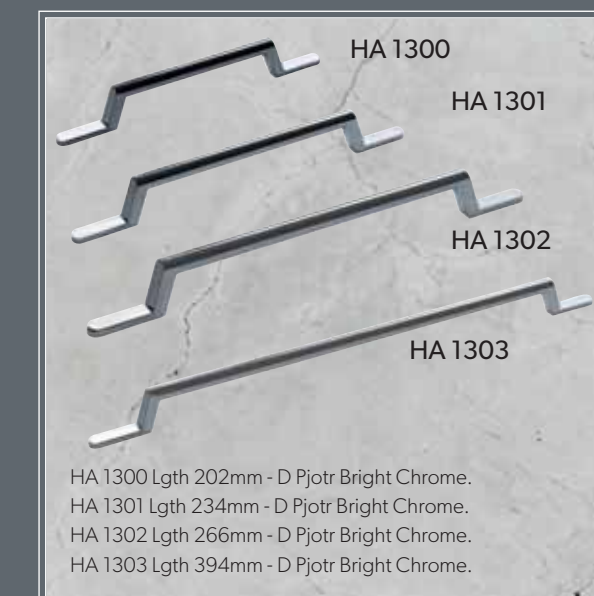

HA 1225 Lgth 38mm - Knob & Backplate Chrome.  
 HA 1230 Lgth 32mm - Square Knob Chrome.  
 HA 1235 Lgth 172mm - D Pull Chrome.

There are 15 optional widths available from 147mm wide to 1197mm wide.  
 Codes 1250 - 1263 are rear fixing. All are Miami Trim Stainless Steel effect.

HA 1275 Lgth 134mm - D Pull Satin Brushed Nickel.  
 HA 1276 Lgth 166mm - D Pull Satin Brushed Nickel.

HA 1280 Lgth 134mm - D Pull Chrome.  
 HA 1281 Lgth 166mm - D Pull Chrome.

HA 1285 Lgth 241mm - D Pull Satin Brushed Nickel.  
 HA 1286 Lgth 385mm - D Pull Satin Brushed Nickel.

HA 1290 Lgth 241mm - D Pull Bright Brushed Nickel.  
 HA 1291 Lgth 385mm - D Pull Bright Brushed Nickel.

HA 1295 Lgth 202mm - D Pjotr Satin Brushed Nickel.  
 HA 1296 Lgth 234mm - D Pjotr Satin Brushed Nickel.  
 HA 1297 Lgth 266mm - D Pjotr Satin Brushed Nickel.  
 HA 1298 Lgth 394mm - D Pjotr Satin Brushed Nickel.