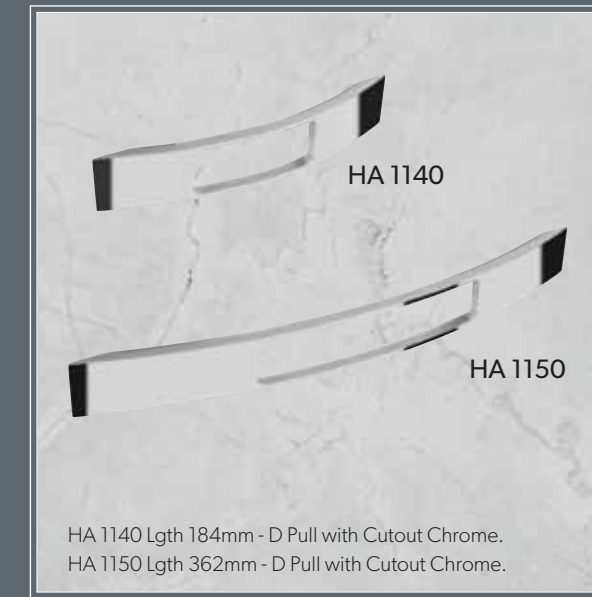

There are 15 optional widths available from 147mm wide to 1197mm wide.
Codes 1250 - 1263 are rear fixing. All are Miami Trim Stainless Steel effect.