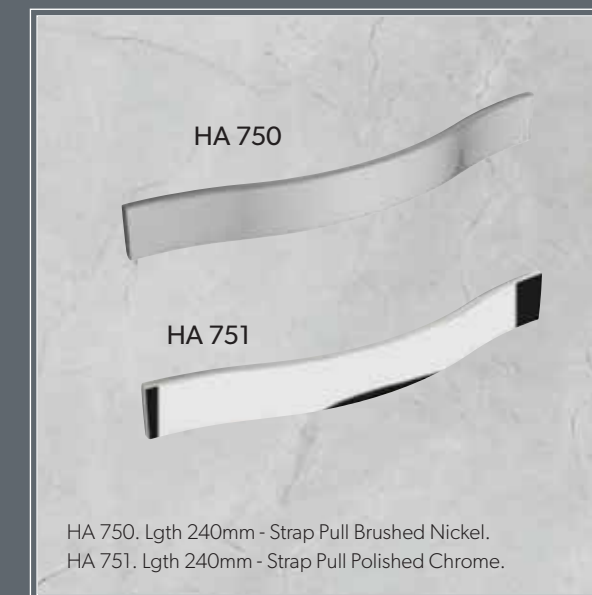

HA 601. Lgth 198mm - D Escudo Titanium Bronze.  
HA 602. Lgth 167mm - D Escudo Titanium Bronze.  
HA 603. Dia 34mm - Escudo Knob Titanium Bronze.

HA 610. Lgth 188mm - Bar Stainless Steel effect.  
HA 611. Lgth 237mm - Bar Stainless Steel effect.  
HA 612. Lgth 337mm - Bar Stainless Steel effect.

HA 650. Lgth 197mm - Boss 22 Stainless Steel effect.

HA 700. Lgth 155mm - Tapered Bow Matt Chrome.  
HA 701. Lgth 290mm - Tapered Bow Matt Chrome.

HA 710. Lgth 190mm - Strap Handle Brushed Steel.

HA 720 Lgth 147mm - Grip Pewter.  
HA 721 Lgth 160mm - Pull Pewter.  
HA 722 Lgth 192mm - Pull Pewter.  
HA 723 Lgth 224mm - Pull Pewter.

HA 725 Lgth 106mm - S - Wave Brushed Steel.  
HA 726 Lgth 140mm - S - Wave Brushed Steel.  
HA 727 Lgth 174mm - S - Wave Brushed Steel.

HA 730 Lgth 154mm - Torpedo Brushed Steel.

HA 745. Lgth 168mm - Z Bow Plated Matt Nickel.