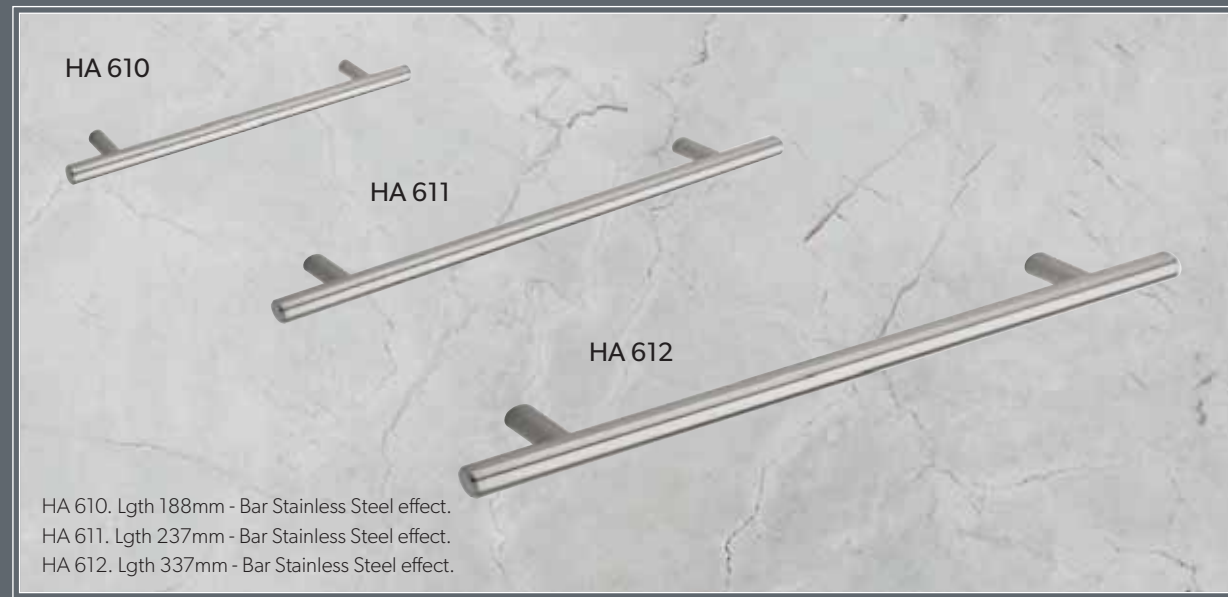

HA 101 Lgth 247mm - Square Bar - Matt Chrome.
HA 102 Lgth 173mm - Square Bar - Matt Chrome.

HA 105X Lgth 148mm - D Nickel.
HA 106 Lgth 167mm - Mitred D Matt Chrome.